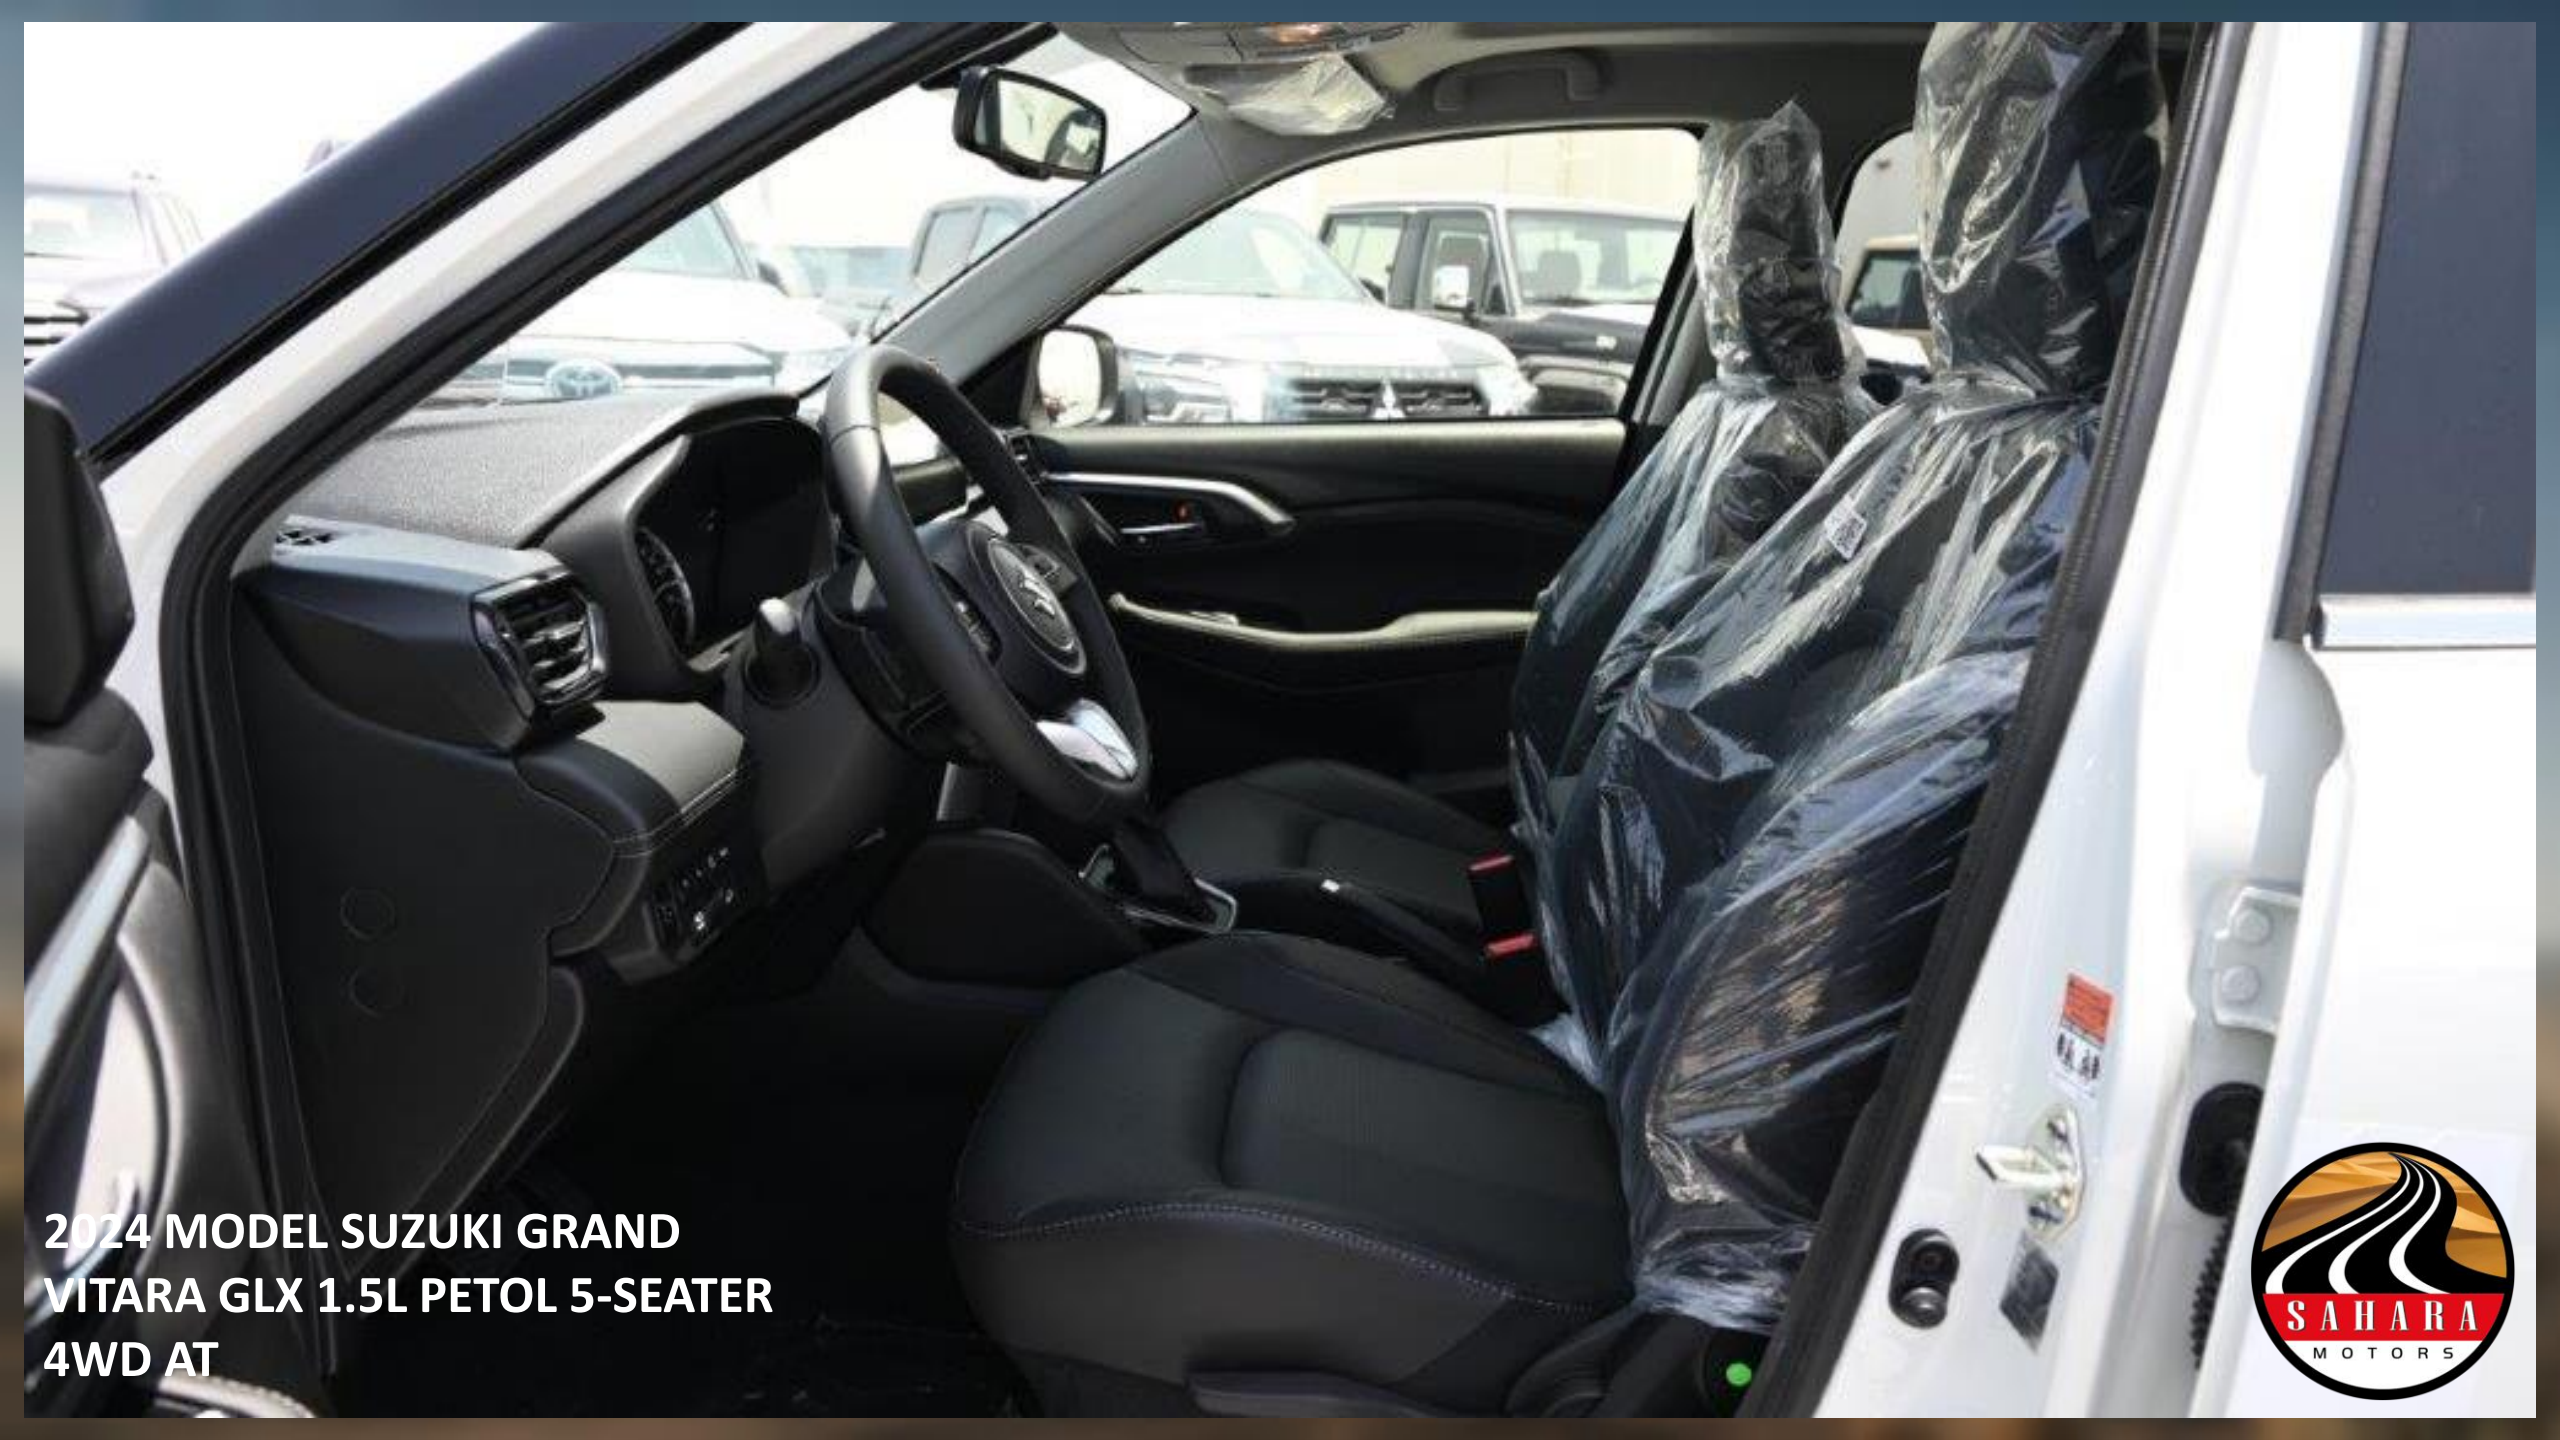

**2024 MODEL SUZUKI GRAND
VITARA GLX 1.5L PETOL 5-SEATER
4WD AT**