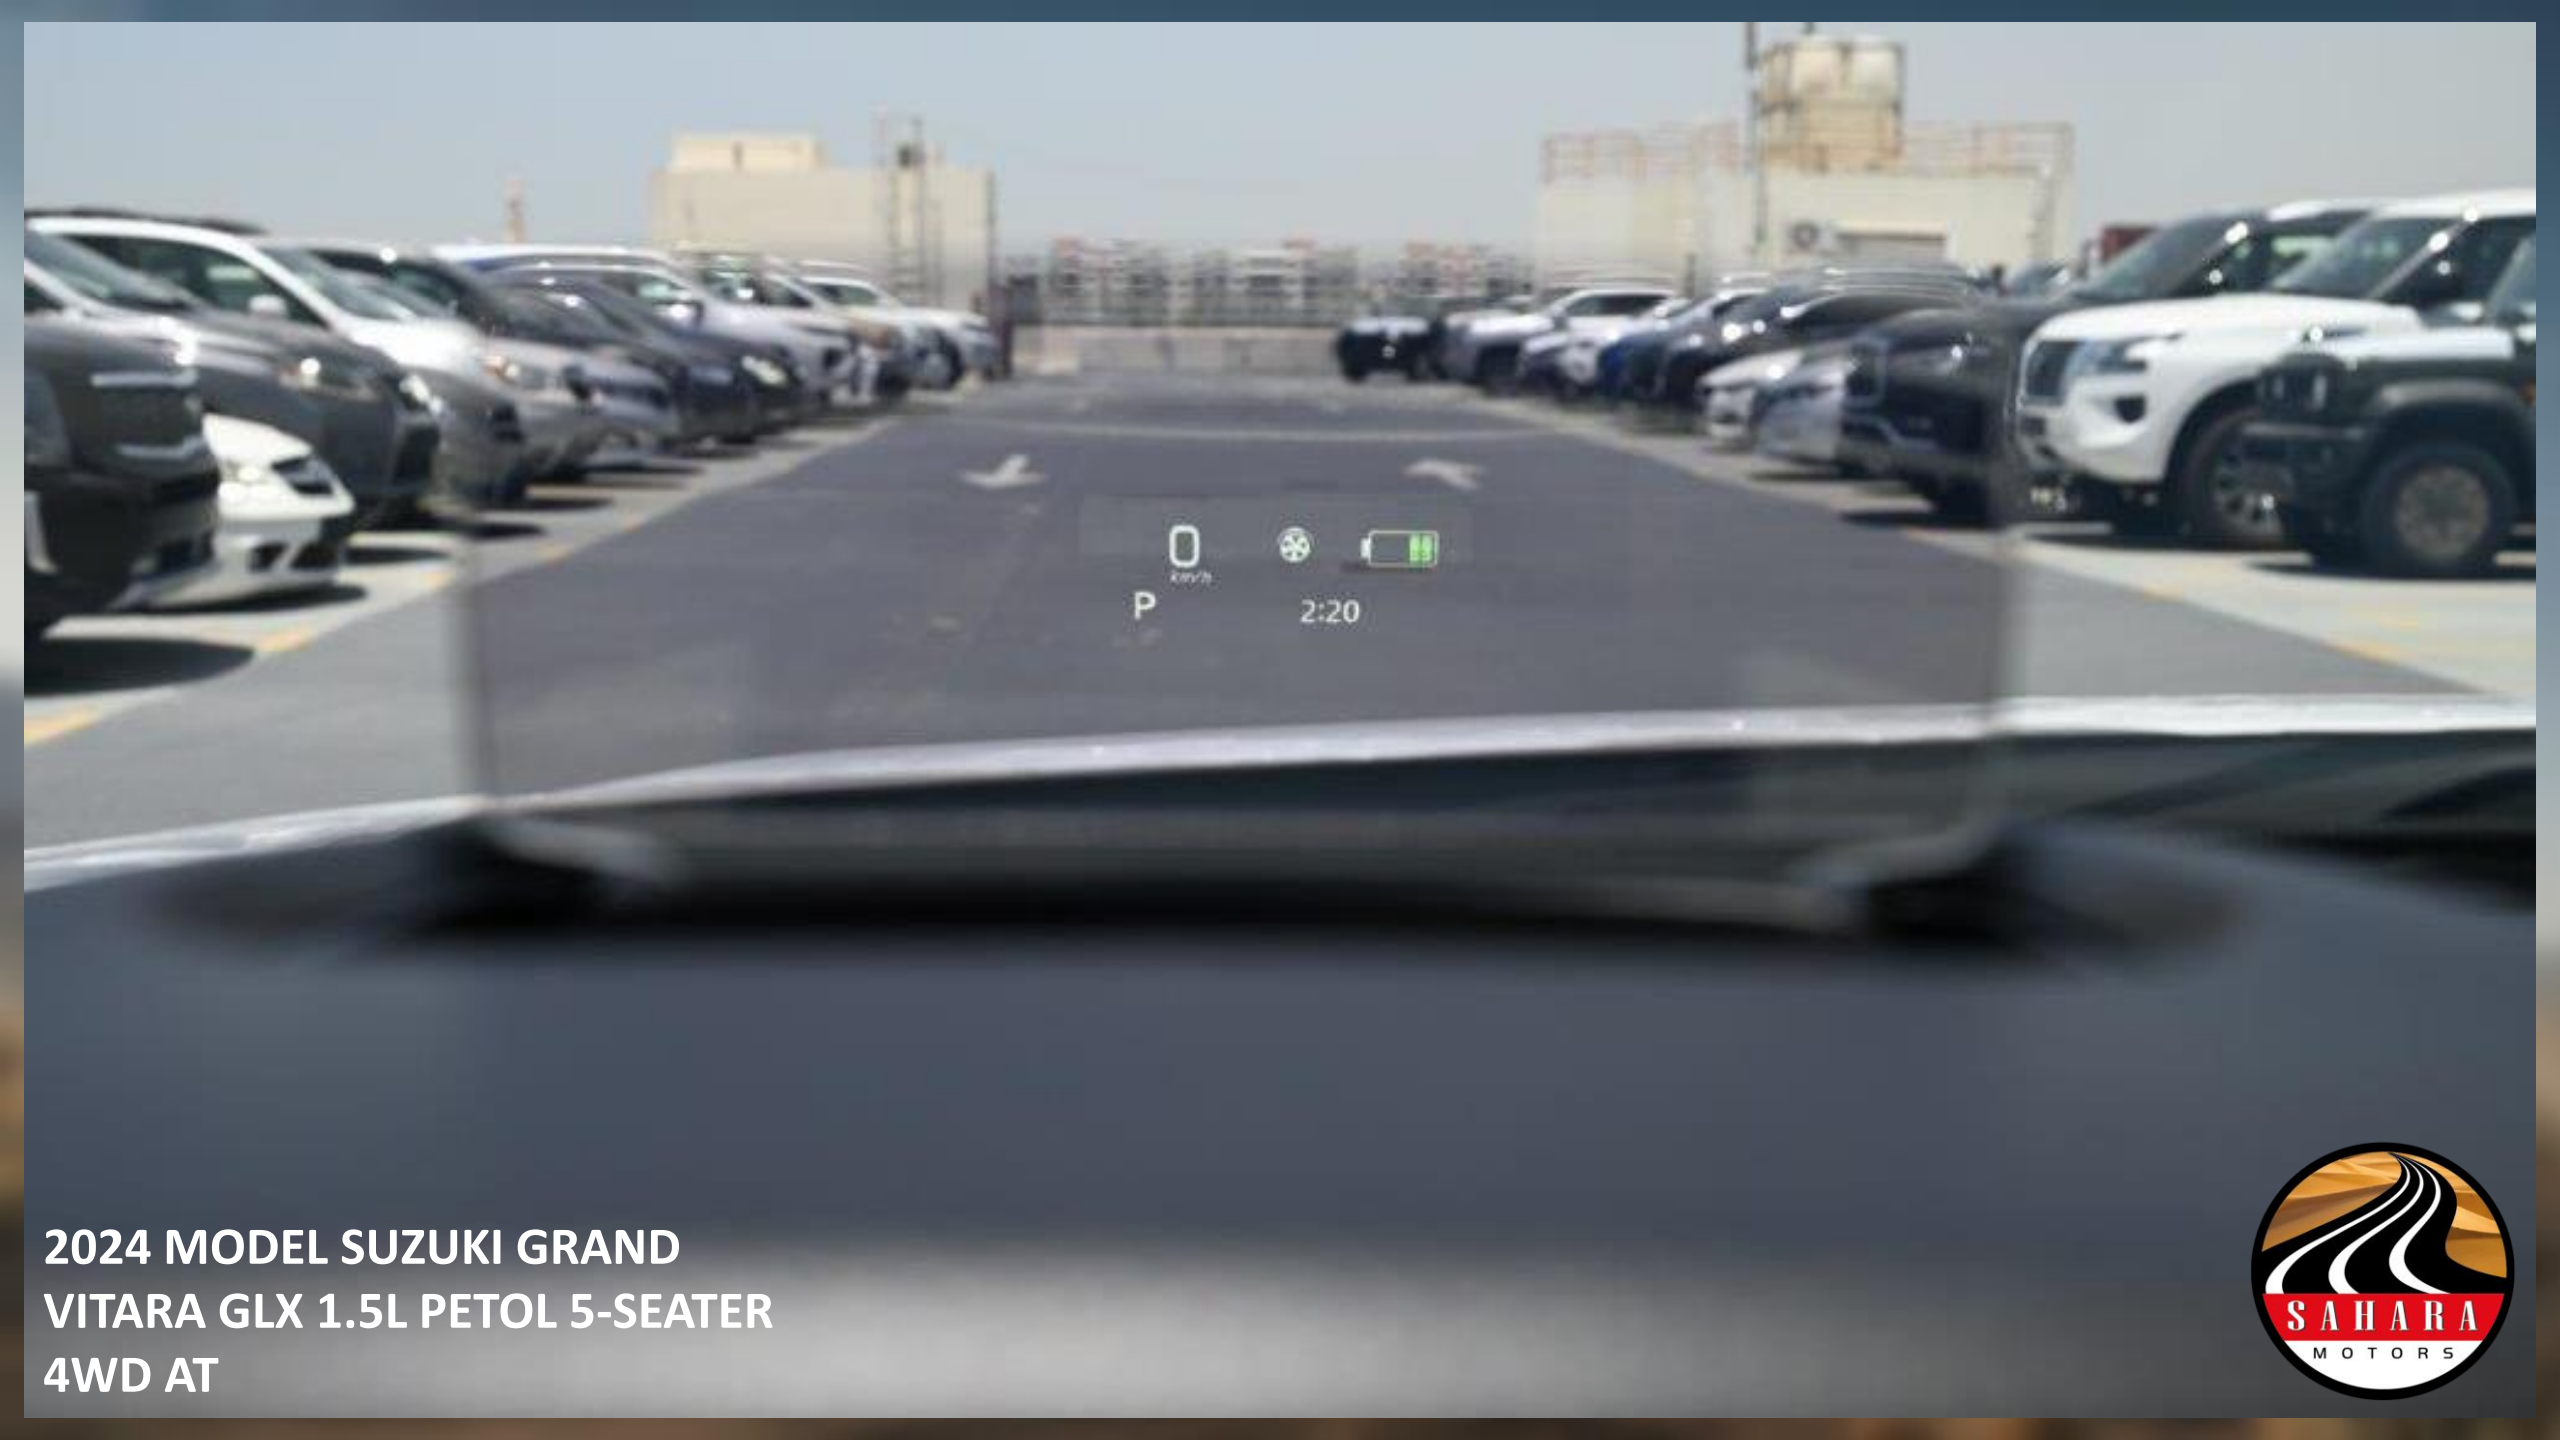

**2024 MODEL SUZUKI GRAND
VITARA GLX 1.5L PETOL 5-SEATER
4WD AT**

**2024 MODEL SUZUKI GRAND VITARA GLX 1.5L PETOL 5-SEATER 4WD
AUTOMATIC**

TECHNICAL DETAILS

DISPLACEMENT (CC): 1462

FUEL SYSTEM: MULTIPOINT INJECTION