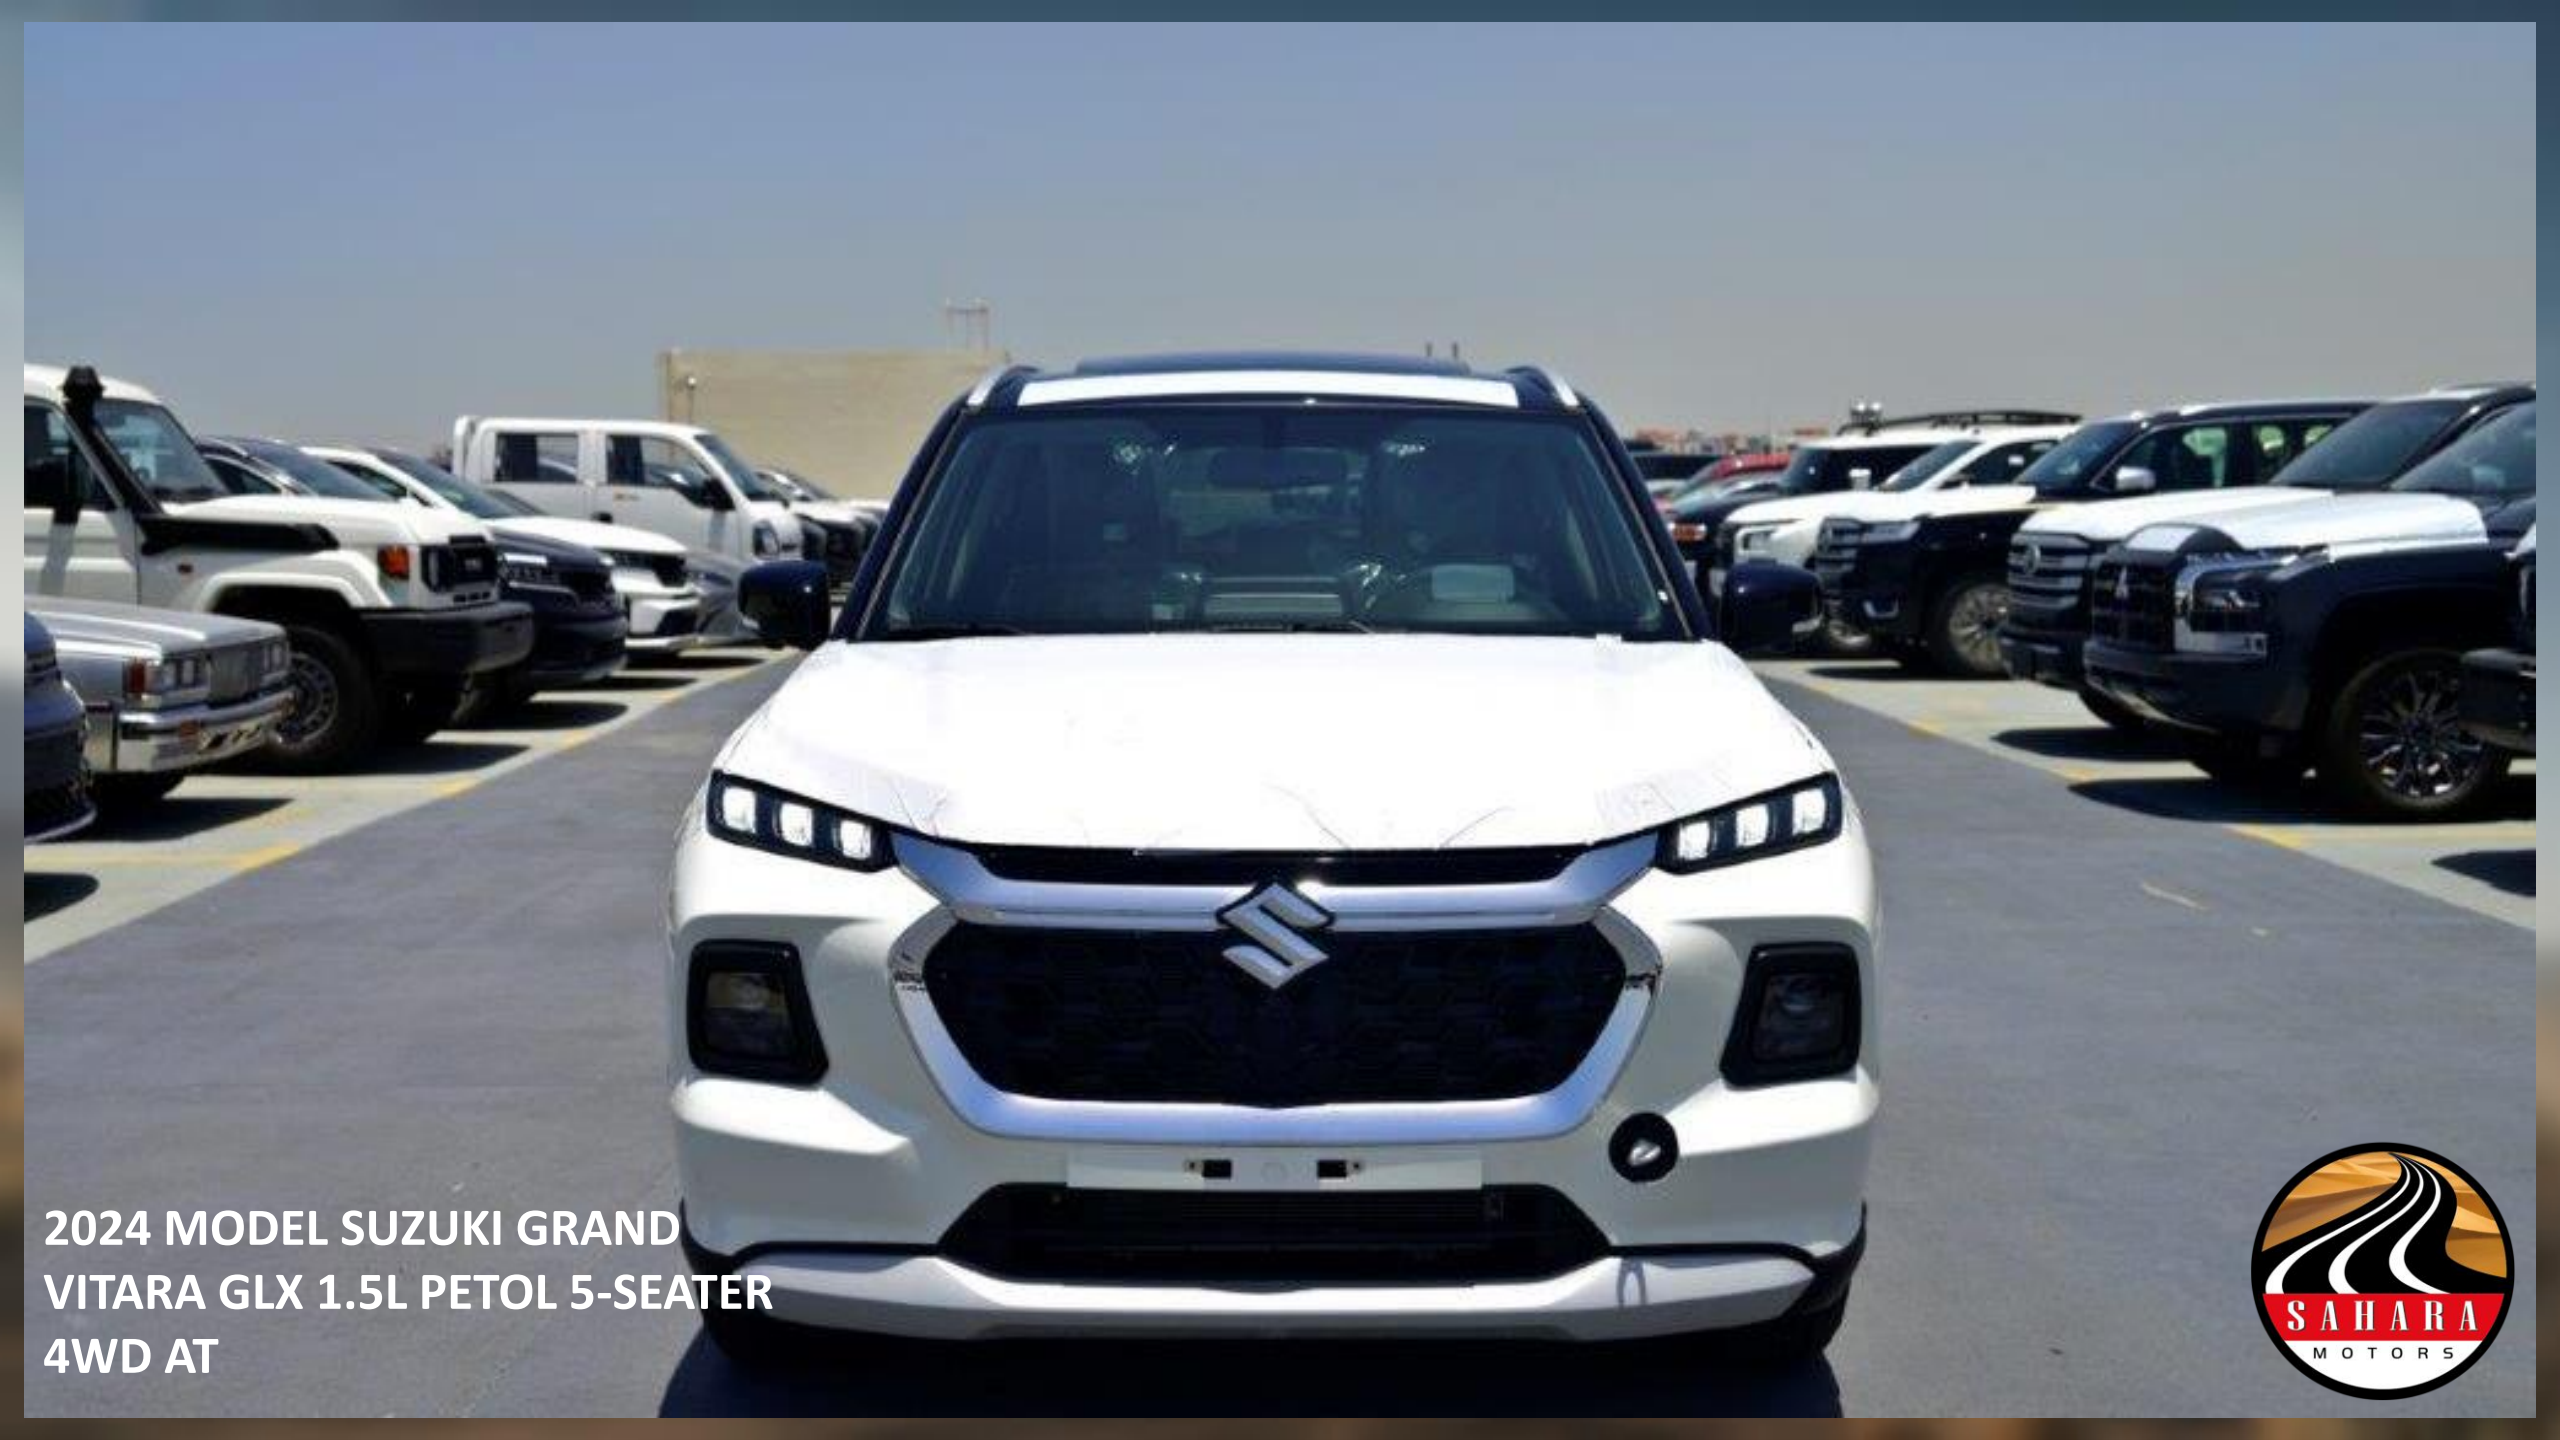

2024 GRAND VITARA

GLX 1.5L PETOL 5-SEATER 4WD AT

SAHARA MOTORS UAE

**2024 MODEL SUZUKI GRAND
VITARA GLX 1.5L PETOL 5-SEATER
4WD AT**

**2024 MODEL SUZUKI GRAND
VITARA GLX 1.5L PETOL 5-SEATER
4WD AT**

**2024 MODEL SUZUKI GRAND
VITARA GLX 1.5L PETOL 5-SEATER
4WD AT**

**2024 MODEL SUZUKI GRAND
VITARA GLX 1.5L PETOL 5-SEATER
4WD AT**

2024 MODEL SUZUKI GRAND
VITARA GLX 1.5L PETOL 5-SEATER
4WD AT

**2024 MODEL SUZUKI GRAND
VITARA GLX 1.5L PETOL 5-SEATER
4WD AT**

**2024 MODEL SUZUKI GRAND
VITARA GLX 1.5L PETOL 5-SEATER
4WD AT**

**2024 MODEL SUZUKI GRAND
VITARA GLX 1.5L PETOL 5-SEATER
4WD AT**

**2024 MODEL SUZUKI GRAND
VITARA GLX 1.5L PETOL 5-SEATER
4WD AT**

**2024 MODEL SUZUKI GRAND
VITARA GLX 1.5L PETROL 5-SEATER
4WD AT**

2024 MODEL SUZUKI GRAND
VITARA GLX 1.5L PETOL 5-SEATER
4WD AT

**2024 MODEL SUZUKI GRAND
VITARA GLX 1.5L PETOL 5-SEATER
4WD AT**

**2024 MODEL SUZUKI GRAND VITARA GLX 1.5L PETOL 5-SEATER 4WD
AUTOMATIC**

TECHNICAL DETAILS

DISPLACEMENT (CC): 1462

FUEL SYSTEM: MULTIPOINT INJECTION