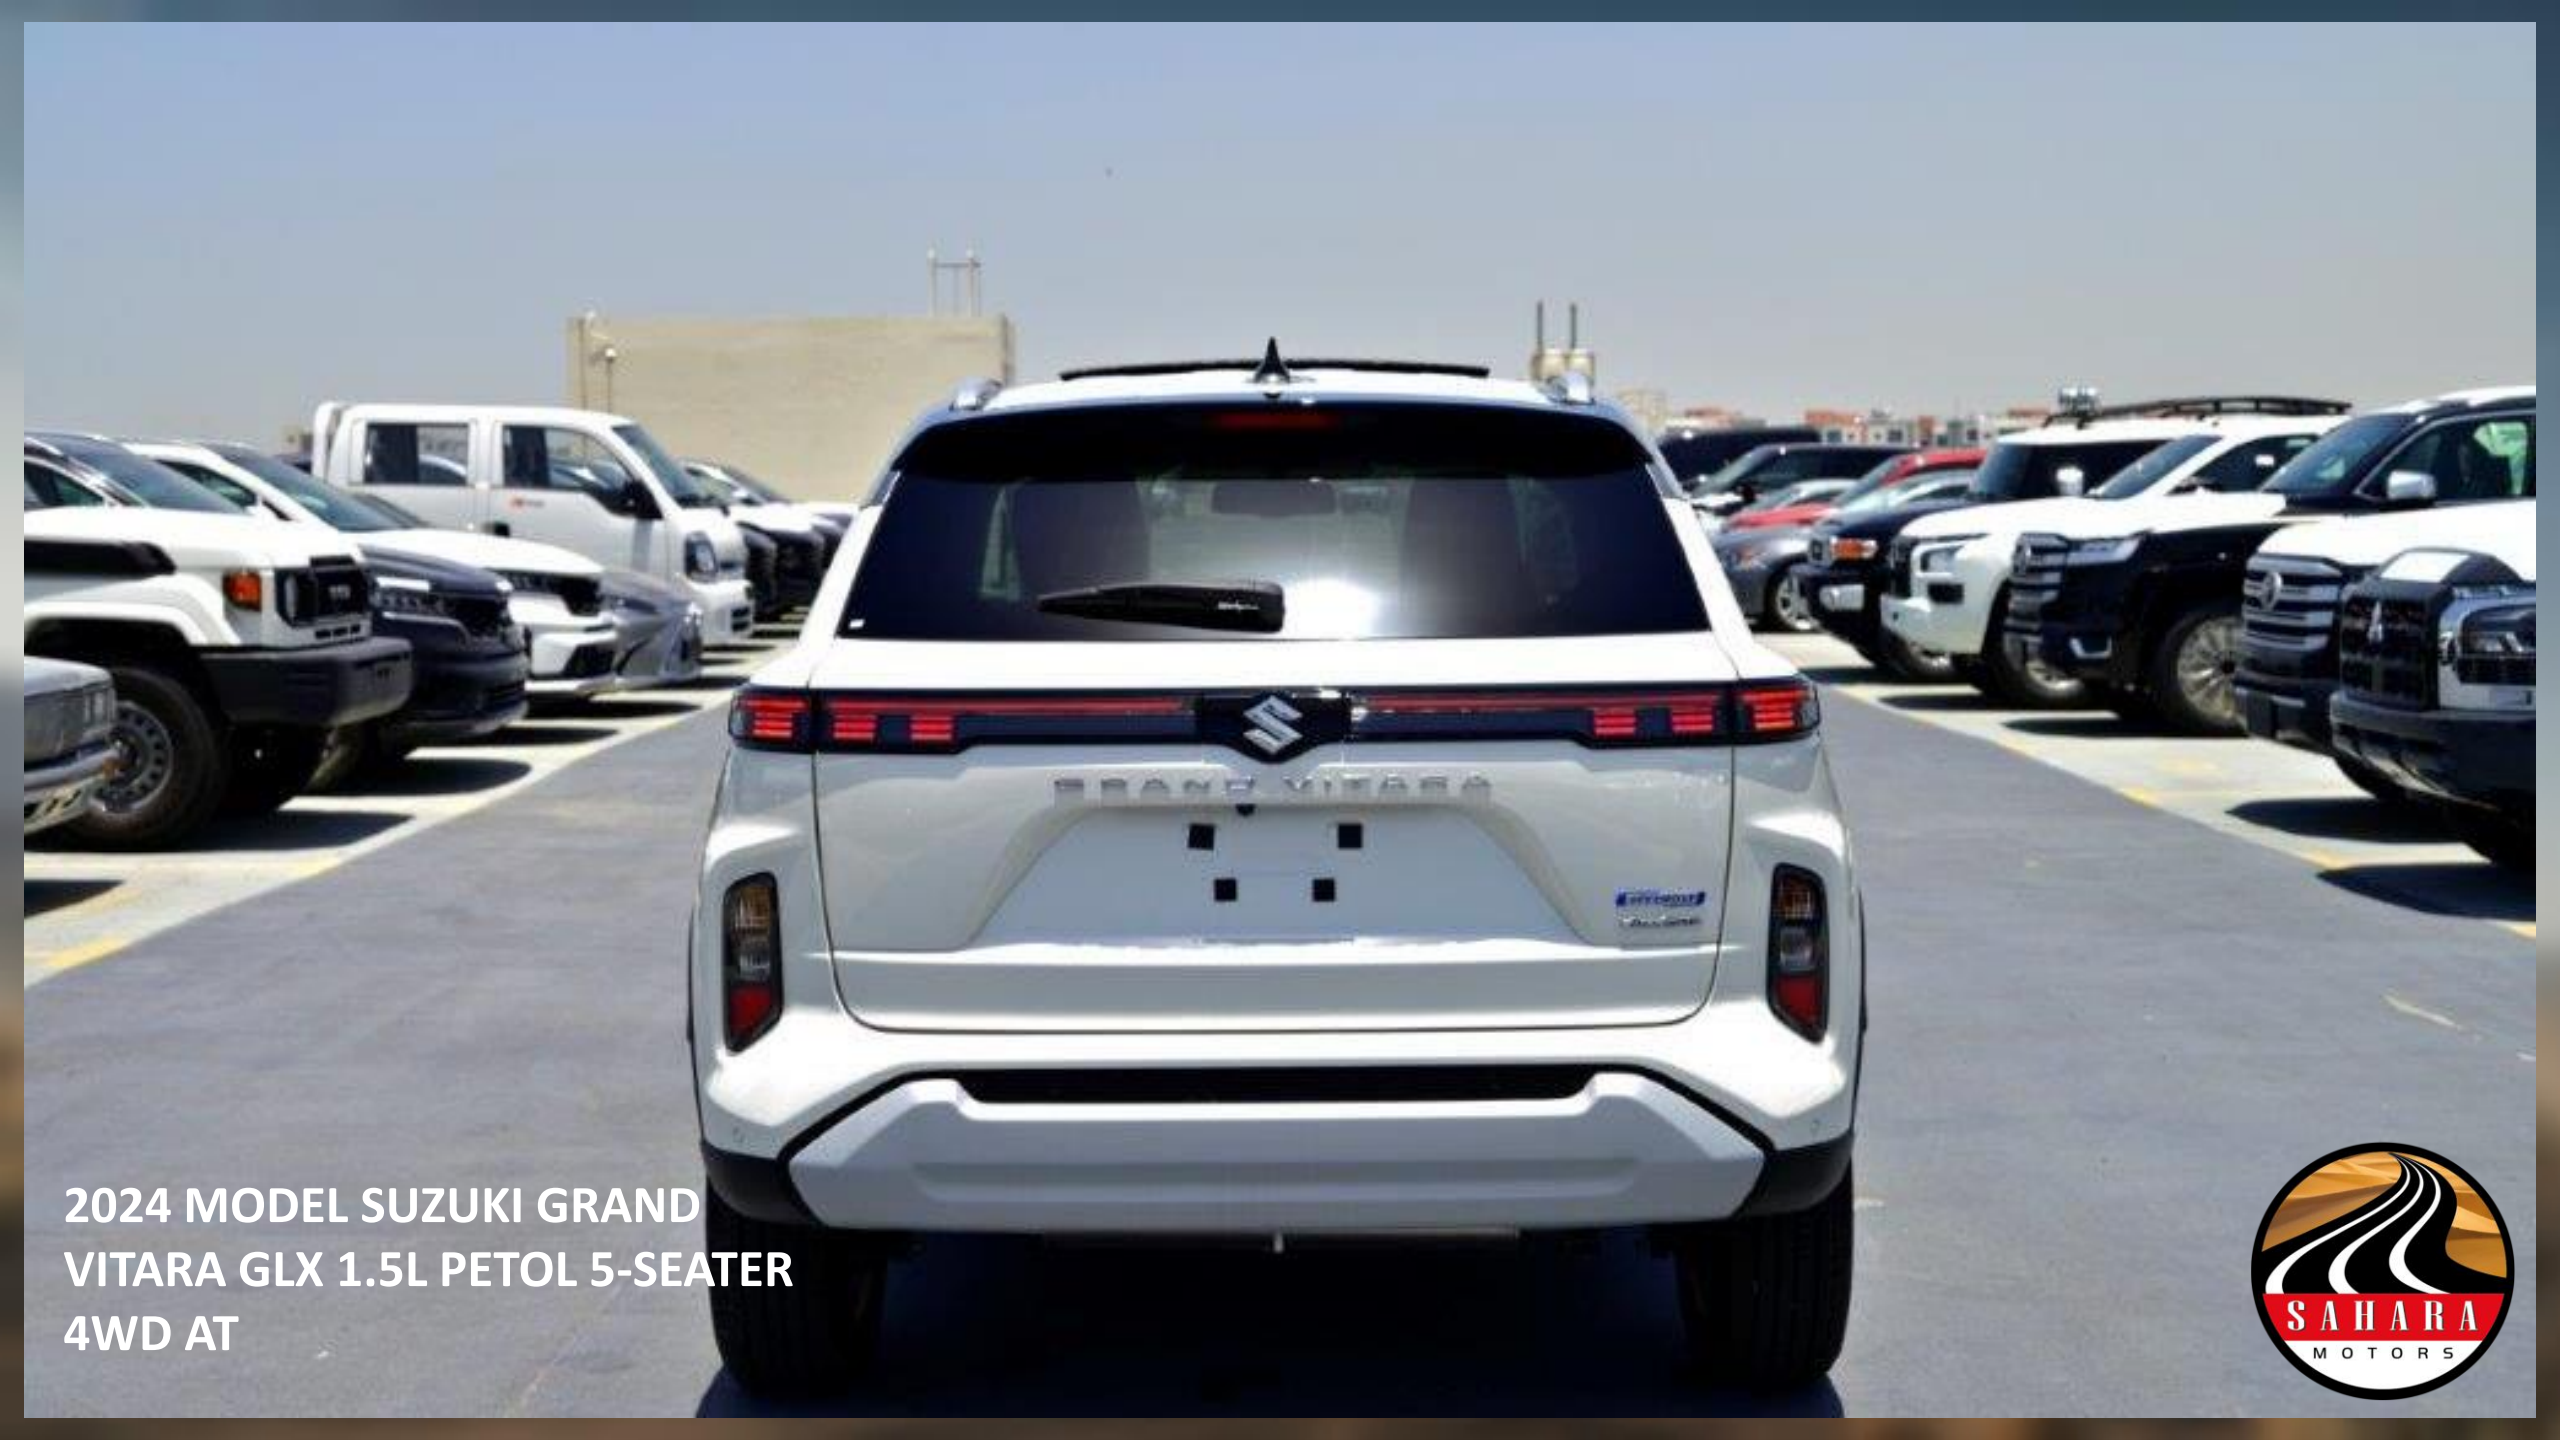

2024 GRAND VITARA

GLX 1.5L PETOL 5-SEATER 4WD AT

SAHARA MOTORS UAE

**2024 MODEL SUZUKI GRAND
VITARA GLX 1.5L PETOL 5-SEATER
4WD AT**

**2024 MODEL SUZUKI GRAND
VITARA GLX 1.5L PETOL 5-SEATER
4WD AT**

**2024 MODEL SUZUKI GRAND
VITARA GLX 1.5L PETOL 5-SEATER
4WD AT**

**2024 MODEL SUZUKI GRAND
VITARA GLX 1.5L PETOL 5-SEATER
4WD AT**

2024 MODEL SUZUKI GRAND
VITARA GLX 1.5L PETOL 5-SEATER
4WD AT

**2024 MODEL SUZUKI GRAND
VITARA GLX 1.5L PETOL 5-SEATER
4WD AT**

**2024 MODEL SUZUKI GRAND
VITARA GLX 1.5L PETOL 5-SEATER
4WD AT**

**2024 MODEL SUZUKI GRAND
VITARA GLX 1.5L PETOL 5-SEATER
4WD AT**

**2024 MODEL SUZUKI GRAND VITARA GLX 1.5L PETOL 5-SEATER 4WD
AUTOMATIC**

TECHNICAL DETAILS

DISPLACEMENT (CC): 1462

FUEL SYSTEM: MULTIPOINT INJECTION